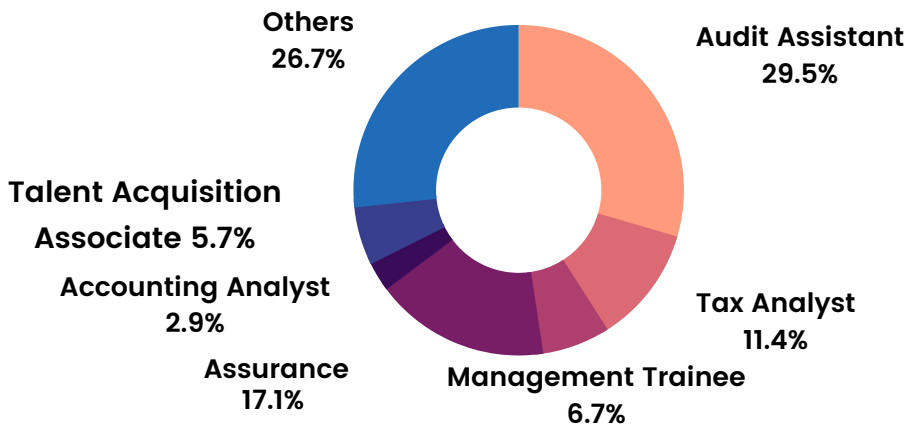

## SECTOR WISE RECRUITERS

**25+ RECRUITERS**

**138+ OFFERS MADE**

**22+ ALUMNI OFFERS MADE**

## PROFILE DIVERSITY

<b>C T C</b>	<b>HIGHEST CTC</b>	<b>INR 10.5 LPA</b>
	<b>MEDIAN CTC</b>	<b>INR 4.2 LPA</b>
	<b>AVERAGE CTC</b>	<b>INR 4.88 LPA</b>
	<b>GROSS CTC</b>	<b>INR 6.54 Cr</b>